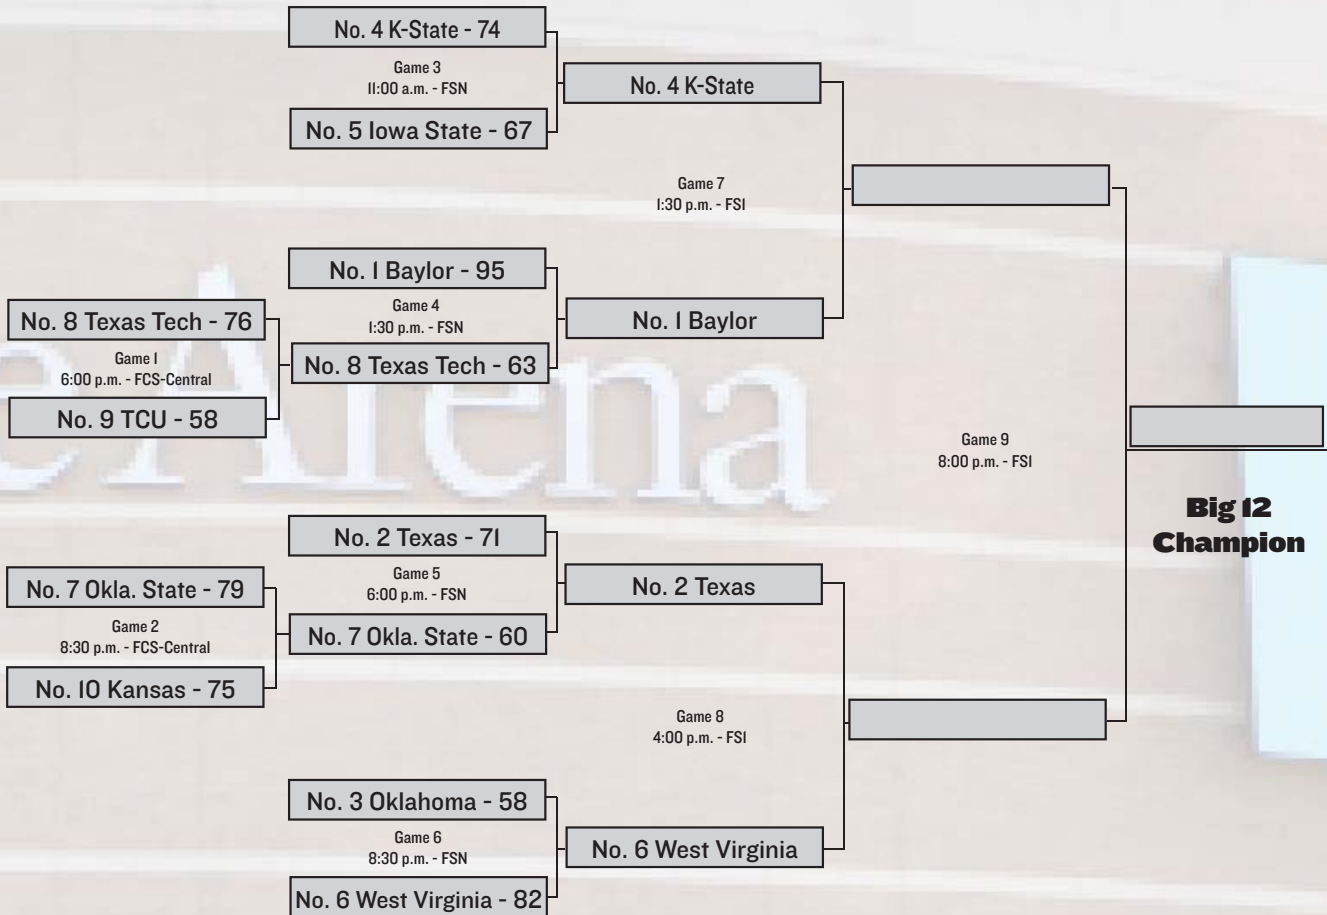

For Ticket Information: Big12Sports.com/buytickets

Times listed as Central. Times and television network designations subject to change.